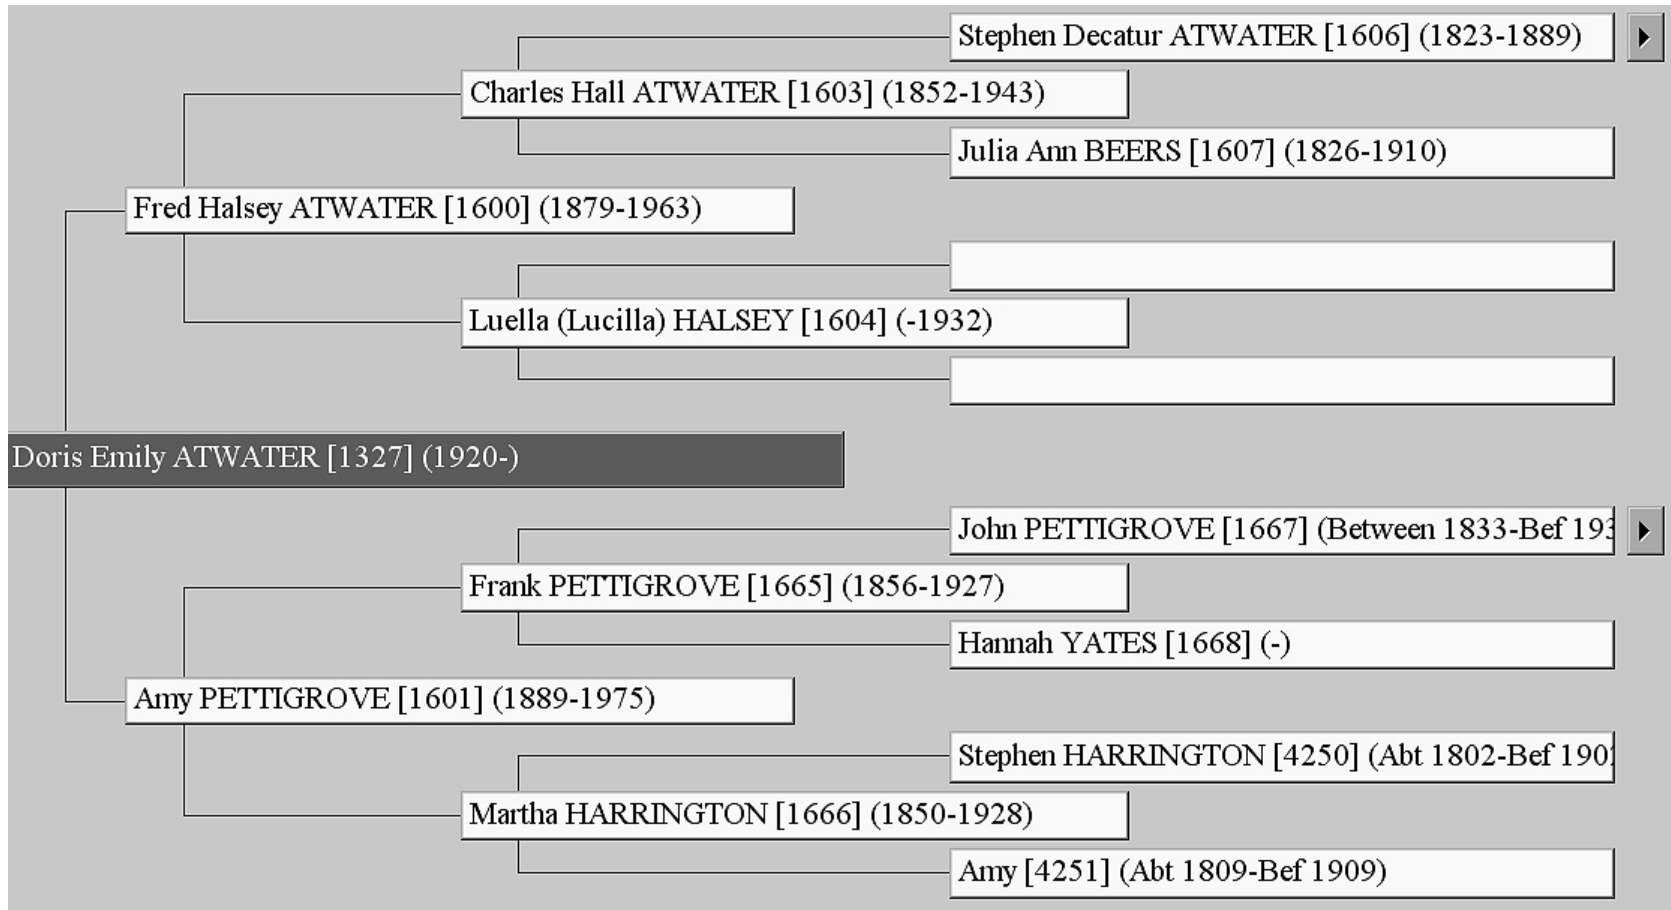

To add people, click on this button:

- Spouses, Parents, etc can be added from here
- Persons do not have to be related.
- Non-related people can be linked if relationship found
- Information can always be corrected
- Second families can be added
- Sources added for each event
- Photos or documents added
- Lists of Marriages, people etc can be shown

Add

Add Son to:
William Holiday McEL VENNY [2]
&
Grace Jeanne Mc CLOSKEY [3]

Cancel
Help

Add a NEW person   Link to an EXISTING person

Marriage List Contains 34 Families

MRIN: Husband: Wife:

First

MRIN	Husband	Wife
10	PATERSON, Andrew [1347]	YOUNG, Grizell [1348]
1	PATERSON, John Downie [1328]	ATWATER, Doris Emily [1327]
3	PATERSON, Norman Mcleod [1335]	DOWNIE, Isobel Dickson [1336]
4	PATERSON, Robert Reverend [1339]	STEVEN, Ellison Mcfarlane [1340]
15	PATERSON, William [1355]	Unknown [1356]
11	PATERSON, William [1349]	LEITCH, Agnes [1350]
26	PETTIGROVE, [4257]	Rhoda [4258]
18	PETTIGROVE, Frank [1665]	HARRINGTON, Martha [1666]
24	PETTIGROVE, John [1667]	YATES, Hannah [1668]
7	STEVEN, Ebenezer [1766]	Ellison [1767]
19	TRAPP, Howard [1611]	ATWATER, Phyllis Jean [1602]
20	WYANT, Charles [1614]	ATWATER, Phyllis Jean [1602]
12	YOUNG, John [1756]	Unknown

☐ Anniversary Reminder
12 Jul 1947 Tompkins, NY, USA

Pedigree View