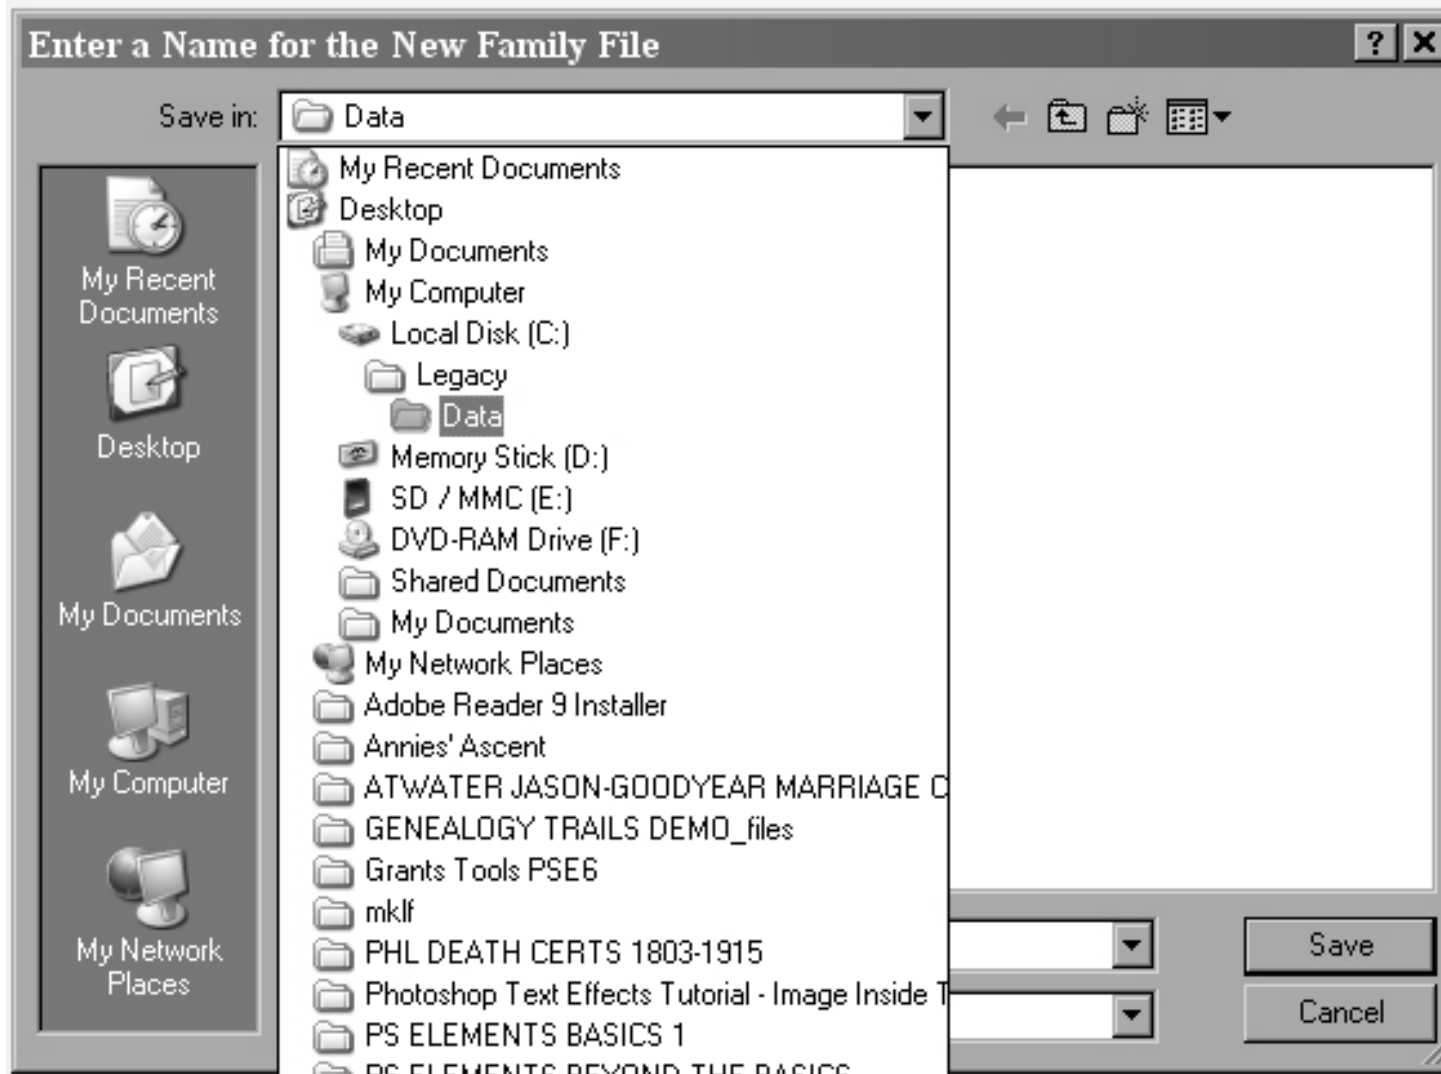

- Enter a name for the new file, i.e.: Myfamily. Save.